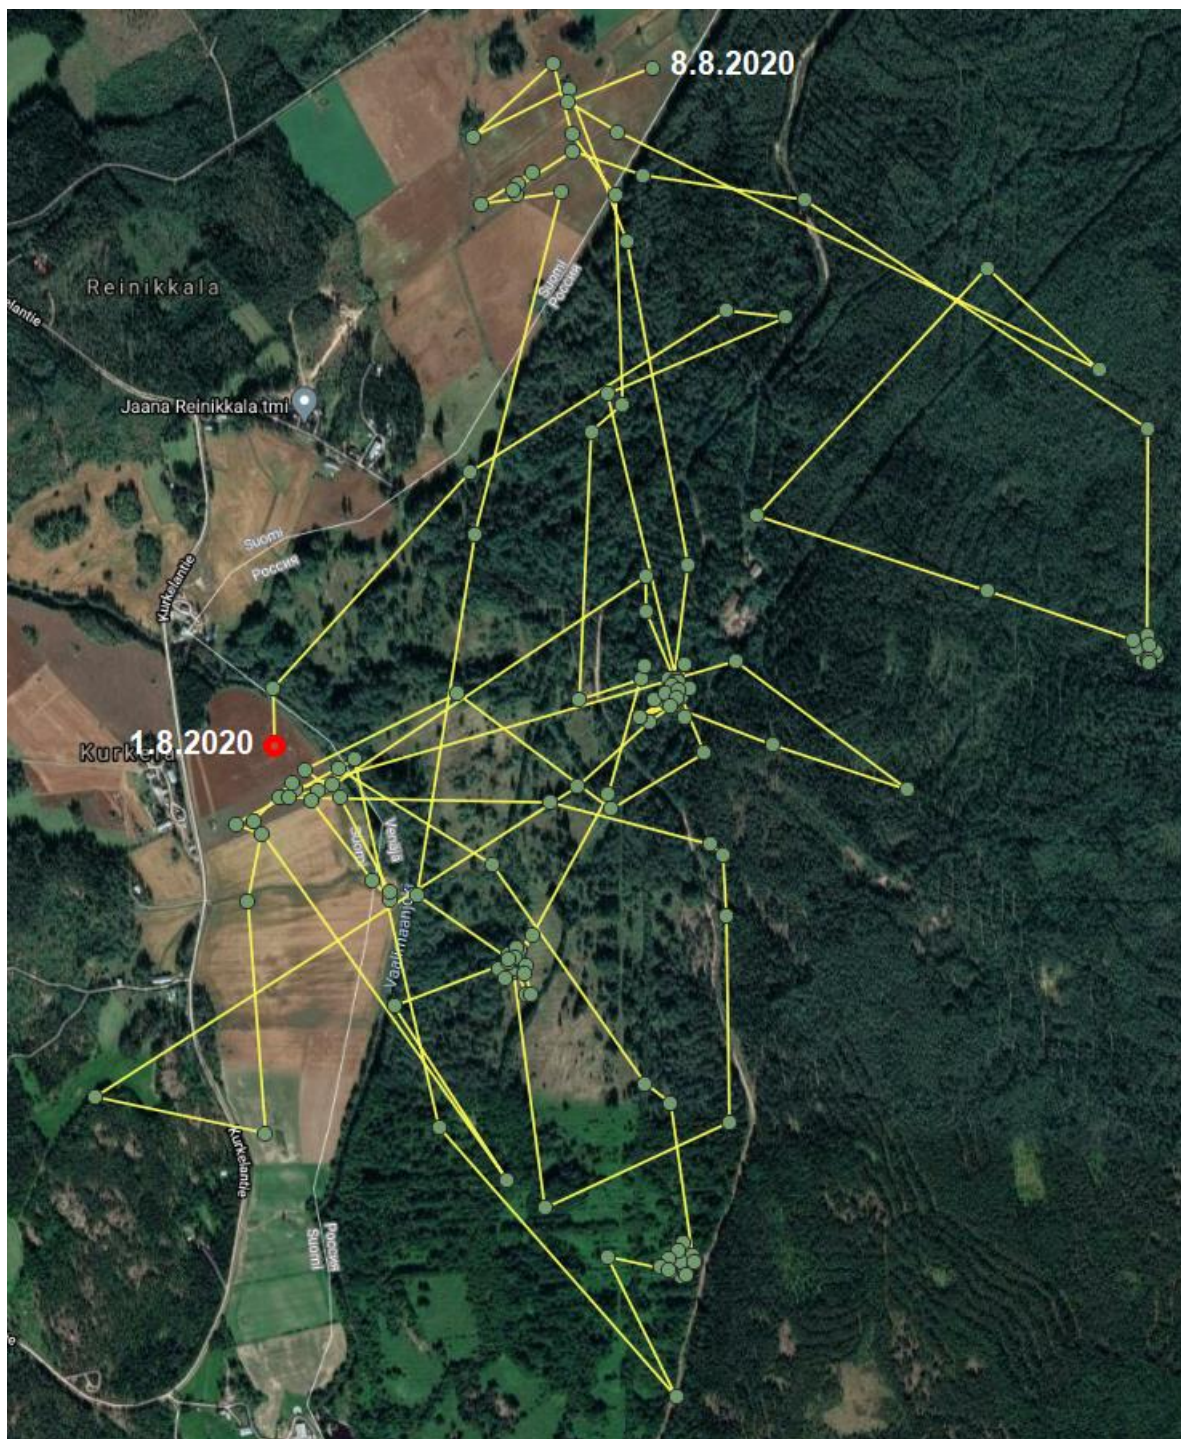

GPS-collared wild boars - Examples from individual movements.

Boar 3 and 4, 24.12.2020 – 31.12.2020

Boar 5, 1.12.2020 – 7.12.2020

Boar 1, 1.8.2020 – 8.8.2020

Boar 2, 1.8.2020 – 8.8.2020