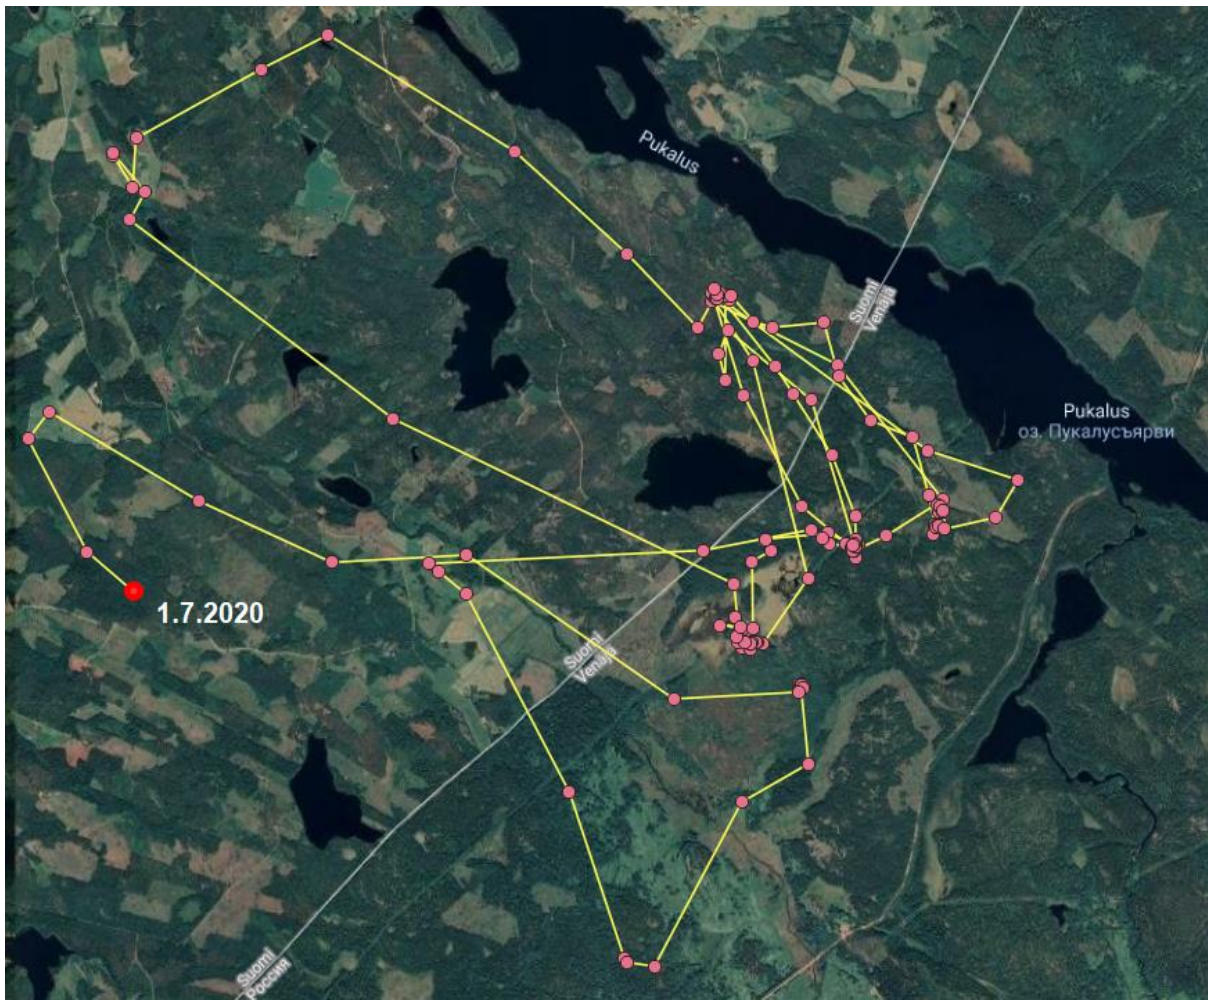

GPS-collared wild boars - Examples from individual movements.

Boar 3 and 4, 24.12.2020 – 31.12.2020

Boar 5, 1.12.2020 – 7.12.2020

Boar 1, 1.8.2020 – 8.8.2020

Boar 2, 1.8.2020 – 8.8.2020