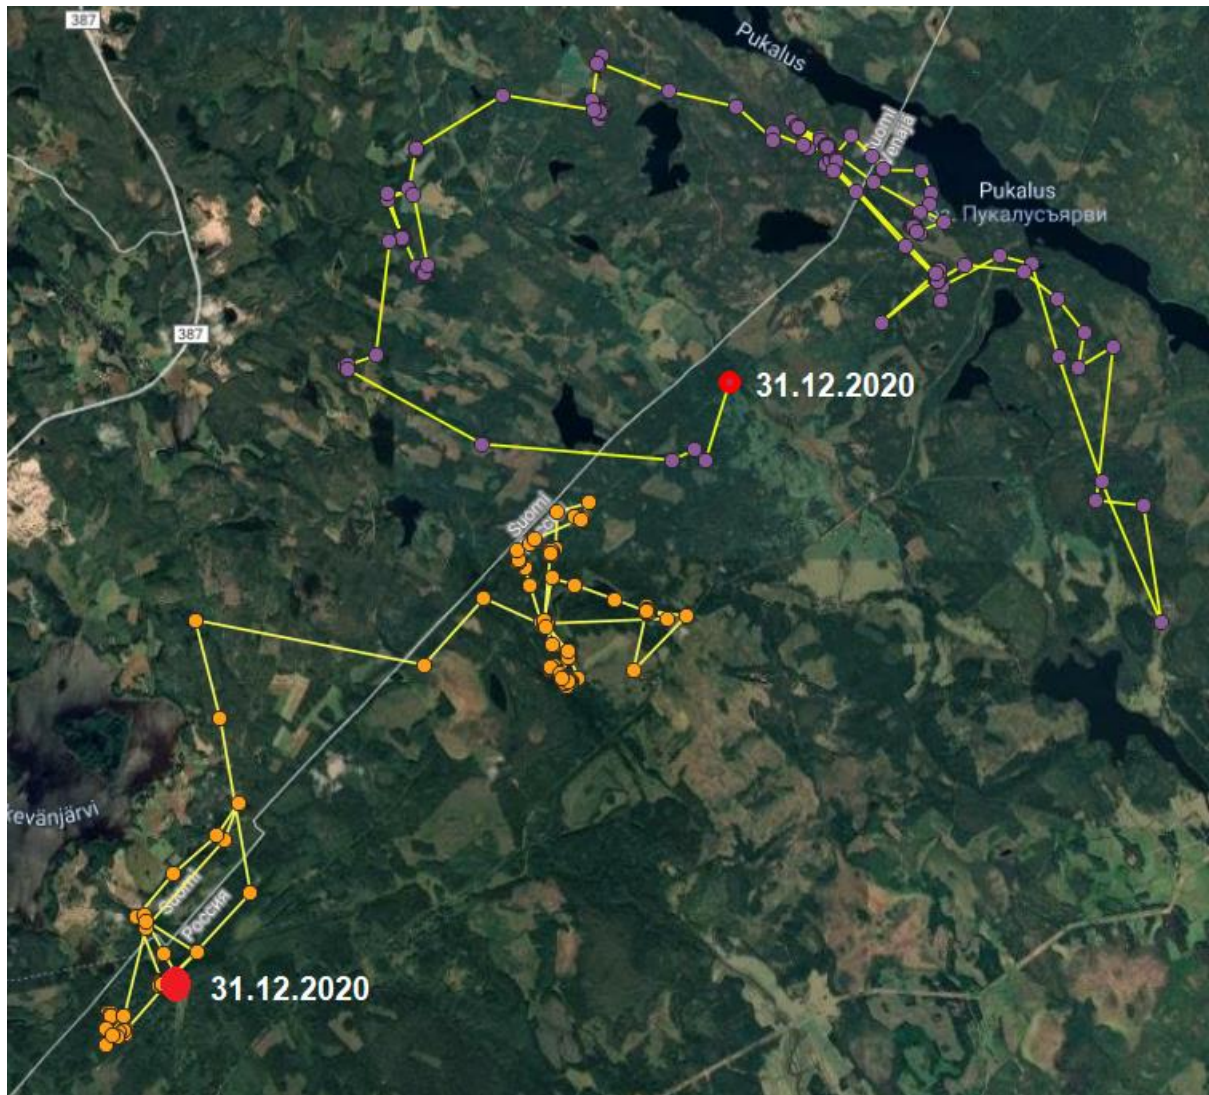

GPS-collared wild boars - Examples from individual movements.

Boar 3 and 4, 24.12.2020 – 31.12.2020

Boar 5, 1.12.2020 – 7.12.2020

Boar 1, 1.8.2020 – 8.8.2020

Boar 2, 1.8.2020 – 8.8.2020